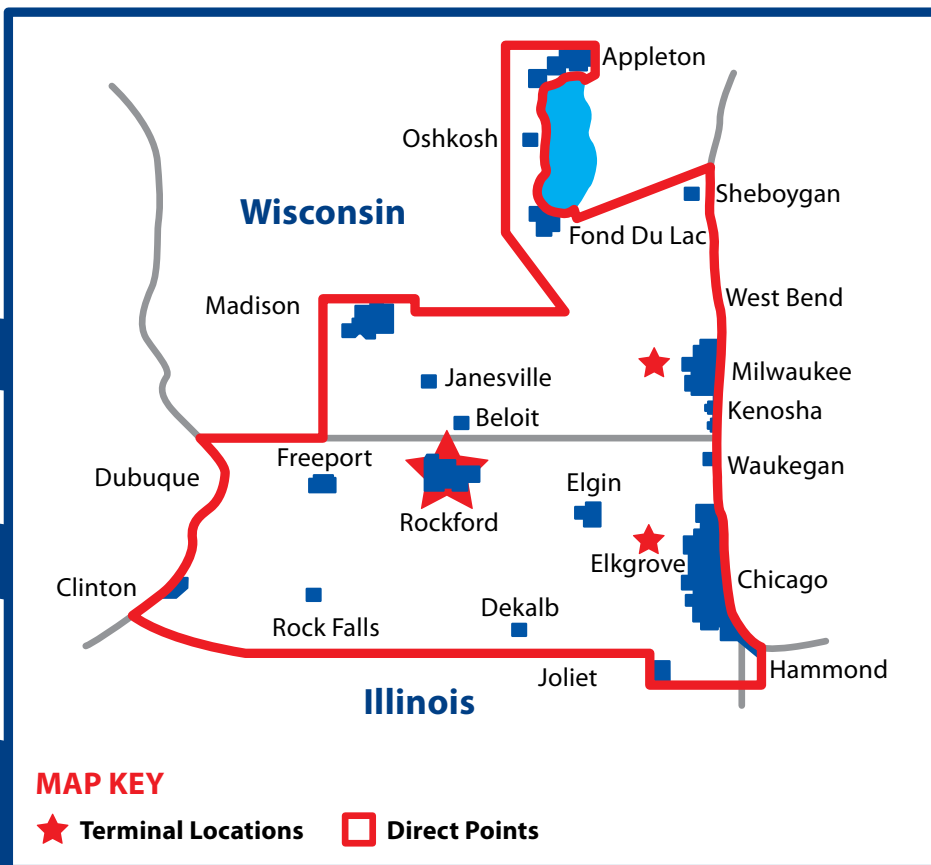

DIRECT SERVICE GUIDE

Expediting Service Professionals

- Hot Runs to 48 States, 24 Hours a Day, 7 Days a Week
- From Envelopes to Truckloads
- Company Owned Equipment, Driven
by Company Employed Drivers
- Dedicated Service

Warehousing & Distribution Services

U.S. CUSTOMS CENTRAL EXAMINATION SITE
FOR THE PORT OF ROCKFORD

- 24/7 Accessibility
- Container Buildup/Breakdown
- 40,000 Square Feet of Storage
- Minutes From Rockford Airport
& Rochelle Intermodal Facility

TERMINAL LOCATIONS

★ Rockford, IL • O'hare/Chicago, IL • Milwaukee, WI

Lake Michigan

Our mission is
To serve god and man by helping customers achieve success through a market leading team of professionals.