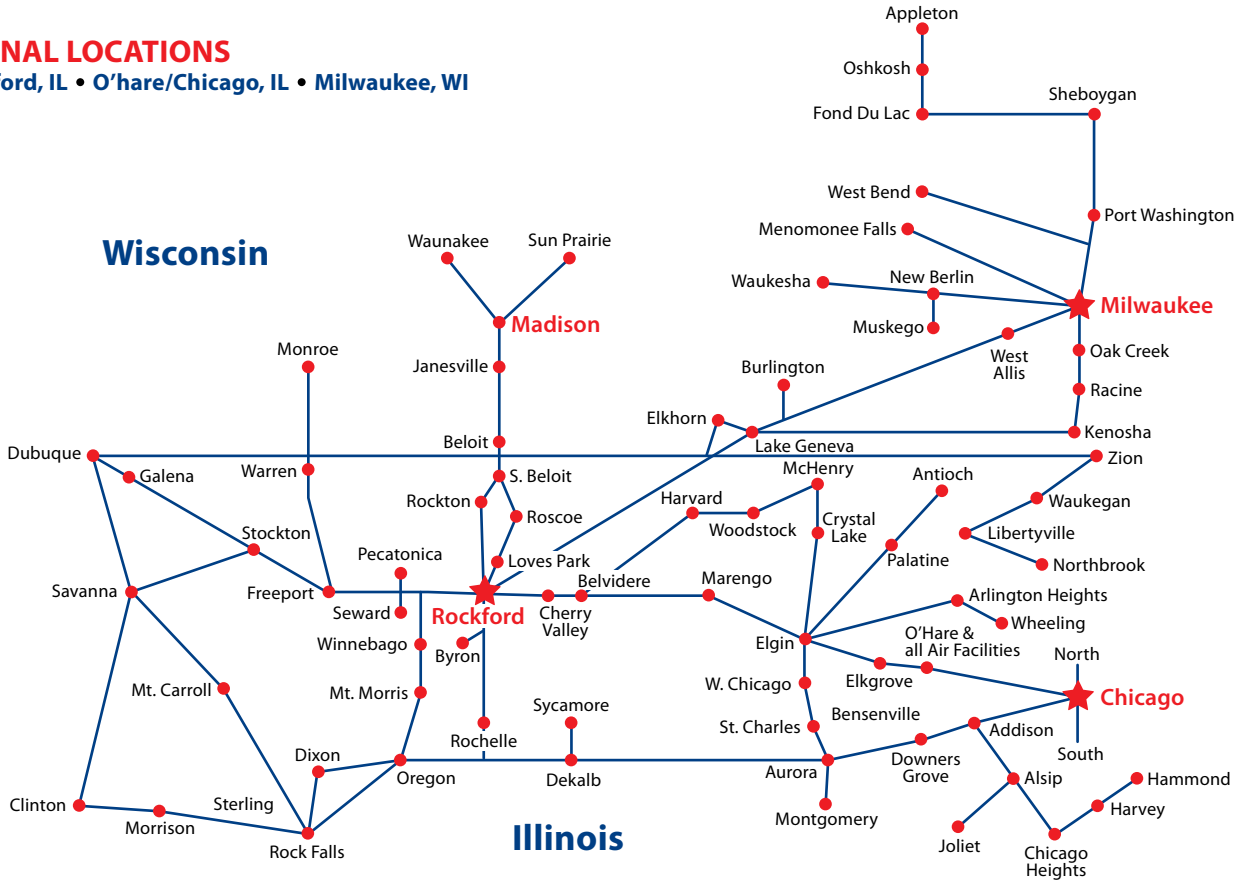

W

Wacker	61053	Carroll
Waddams Grove	61048	Stephenson
Wadsworth	60083	Lake
Warren	61087	Jo Daviess
Warrenville	60555	DuPage
Wasco	60183	Kane
Waterman	60556	DeKalb
Wauconda	60084	Lake
Waukegan	60085+087	Lake
Wayne	60184	DuPage
West Brooklyn	61378	Lee
West Chicago	60185	DuPage

UV

Union	53536	Rock
Union Grove	53182	Racine
Utica(Waukesha Co)	53066	Waukesha
Utica(Dane Co)	53589	Dane
Van Dyne	54979	Fond Du Lac
Verona	53593	Dane

W

Waldo	53093	Sheboygan
Wales	53183	Waukesha
Walworth	53184	Walworth
Wandawega	53121	Walworth
Waterford	53185	Racine
Waterford Wood	53185	Racine
Waterloo	53594	Jefferson
Watertown	53094-098	Jefferson
Waterville	53066	Waukesha
Waubeesee	53185	Racine
Waubeka	53021	Ozaukee
Waucousta	53010	Fond Du Lac
Waukesha	53186-189	Waukesha
Waunakee	53597	Dane
Wauwatosa	53213	Milwaukee
Wayne	53010	Washington
West Allis	53214	Milwaukee
West Bend	53095	Washington
Wheatland	53105	Racine
Whitefish Bay	53217	Milwaukee
Whitewater	53190	Walworth

W

Williams Bay	53191	Walworth
Wilmot	53192	Kenosha
Wind Lake	53185	Racine
Wind Point	53402	Racine
Windsor	53598	Dane
Winnebago	54985	Winnebago
Woodworth	53194	Kenosha

XYZ

York Center	53559	Dane
Yorkville	53182	Dane
Zenda	53195	Walworth

TERMINAL LOCATIONS

★ Rockford, IL • O'hare/Chicago, IL • Milwaukee, WI

Lake Michigan

Our mission is
To serve god and man by helping customers achieve success through a market leading team of professionals.