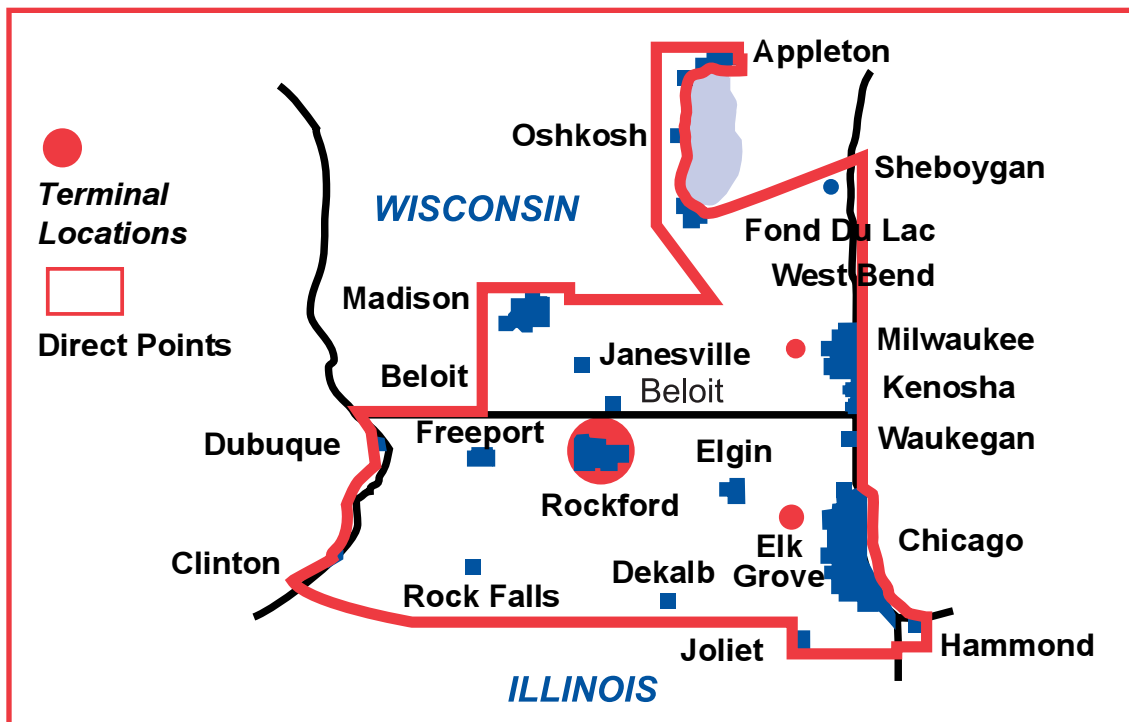

DIRECT SERVICE GUIDE BY ZIP CODE

TODD TRANSIT, INC.

1355 Capital Drive
Rockford, IL 61109

800-892-7401

www.toddtransit.com

Service with Integrity Since 1973

	ZIP	CITY	COUNTY	ZIP	CITY	COUNTY	
I	60001	Alden	McHenry	60030	Hainesville	Lake	I
	60002	Antioch	Lake	60030	Wildwood	Lake	
L	60002	Channel Lake	Lake	60031	Grandwood Park	Lake	L
	60002	Grass Lake	Lake	60031	Gurnee	Lake	
L	60002	Lake Catherine	Lake	60033	Big Foot	McHenry	L
	60002	Petite Lake	Lake	60033	Chemung	McHenry	
I	60004	Arlington Hts	Cook	60033	Harvard	McHenry	I
	60005	Arlington Hts	Cook	60034	Hebron	McHenry	
N	60005	Elk Grove	Cook	60035	Highland Park	Lake	N
	60006	Elk Grove	Cook	60040	Highwood	Lake	
O	60007	Elk Grove	Cook	60041	Long Lake	Lake	O
	60008	Rolling Meadows	Cook	60041	Ingleside	Lake	
I	60010	Barrington	Lake	60042	Island Lake	Lake	I
	60010	Barrington Hills	Cook	60043	Kenilworth	Cook	
S	60010	Deer Park	Lake	60044	Knollwood	Lake	S
	60010	Fox River Valley	Lake	60044	Lake Bluff	Lake	
	60010	Lake Barrington	Lake	60045	Lake Forest	Lake	
	60010	North Barrington	Lake	60046	Fox Lake Hills	Lake	
	60010	South Barrington	Cook	60046	Lake Villa	Lake	
	60010	Tower Lakes	Lake	60046	Lindenhurst	Lake	
	60013	Cary	McHenry	60046	Venitian Village	Lake	
	60013	Oakwood Hills	McHenry	60046	West Miltmore	Lake	
	60013	Silver Lake	McHenry	60047	Forest Lake	Lake	
	60014	Crystal Lake	McHenry	60047	Hawthorn Woods	Lake	
	60014	Lakewood	McHenry	60047	Long Grove	Lake	
	60015	Bannockburn	Lake	60047	Kildeer	Lake	
	60015	Deerfield	Lake	60047	Lake Zurich	Lake	
	60015	Lincolnshire	Lake	60048	Countryside Manor	Lake	
	60015	Riverwoods	Lake	60048	Green Oakes	Lake	
	60016	Des Plaines	Cook	60048	Green Oaks	Lake	
	60017	Des Plaines	Cook	60048	Libertyville	Lake	
	60018	Rosemont	Cook	60048	Mettawa	Lake	
	60020	Fox Lake	Lake	60050	Meyers Bay	Lake	
	60021	Fox River Grove	McHenry	60050	Lilymoor	McHenry	
	60022	Glencoe	Cook	60050	Holiday Hills	McHenry	
	60025	Glenview	Cook	60050	Johnsburg	McHenry	
	60027	Elk Grove Village	Cook	60050	Lakemoor	McHenry	
	60029	Golf	Cook	60050	McHenry	McHenry	
	60030	Gages Lake	Lake	60050	Pistakee Highlands	McHenry	
	60030	Grayslake	Lake	60050	Sunnyside	McHenry	