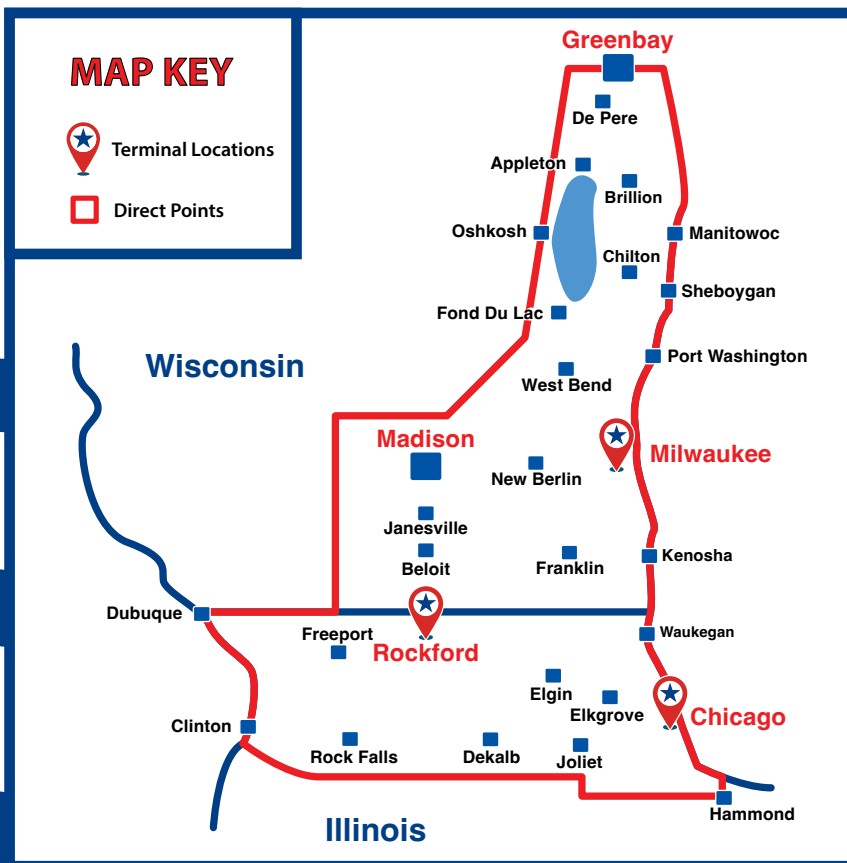

DIRECT SERVICE GUIDE

Expediting Service Professionals

- Hot Runs to 48 States, 24 Hours a Day, 7 Days a Week
- From Envelopes to Truckloads
- Company Owned Equipment, Driven by Company Employed Drivers
- Dedicated Service
- Milk Runs & Shuttle Services